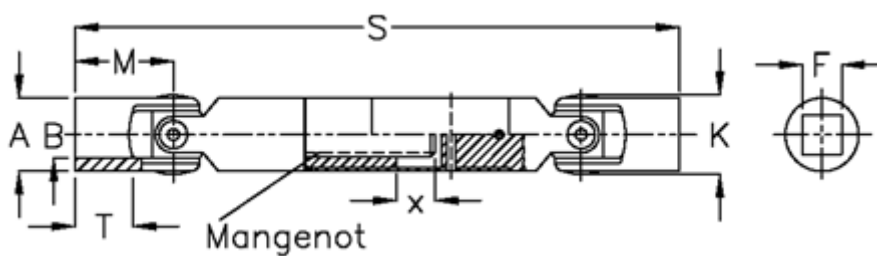

Article number: 077401041

Description: Slip shaft 0.740.104.001 hardened bushes  
S=301 X=40 Square 20H9

## Measures

A	= 40
F	= 20
Longitudinal ribs	= 6x21x25
M	= 54
MD max N m	= 160
s	= 301
T	= 32
x	= 40